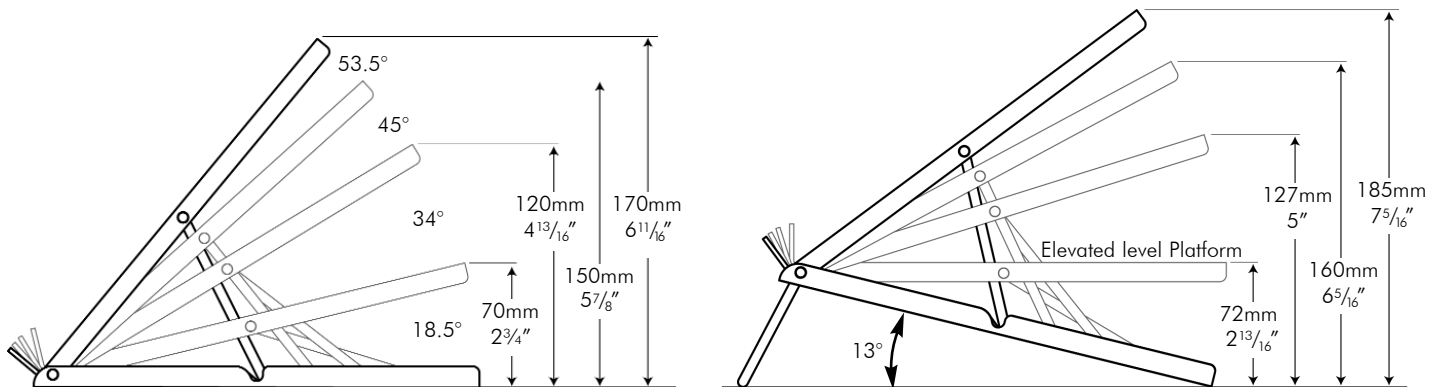

NOTEBOOK TRAVELLER 14T

Technical Specifications / Installation Instructions

A Dimensions

IMPORTANT:
Visidec Notebook Traveller 14T supports a maximum weight of 3kgs (6.6lbs)

NOTE:
Visidec Notebook Traveller 14T has been designed to be used with an external keyboard or other peripheral devices

B Height Adjustment Range

C Setup Procedure

D Ergonomic Guidelines

Ergonomists recommend that the optimal position of your screen should be slightly below eye level. When looking at the screen's centre the user should have a downward visual angle of approximately 10-20 degrees.

For visual comfort while using your notebook computer, a viewing distance between 500mm (20") to 750mm (29½") is recommended.

Note: Use of this product should only be done in conjunction with an external keyboard and mouse!