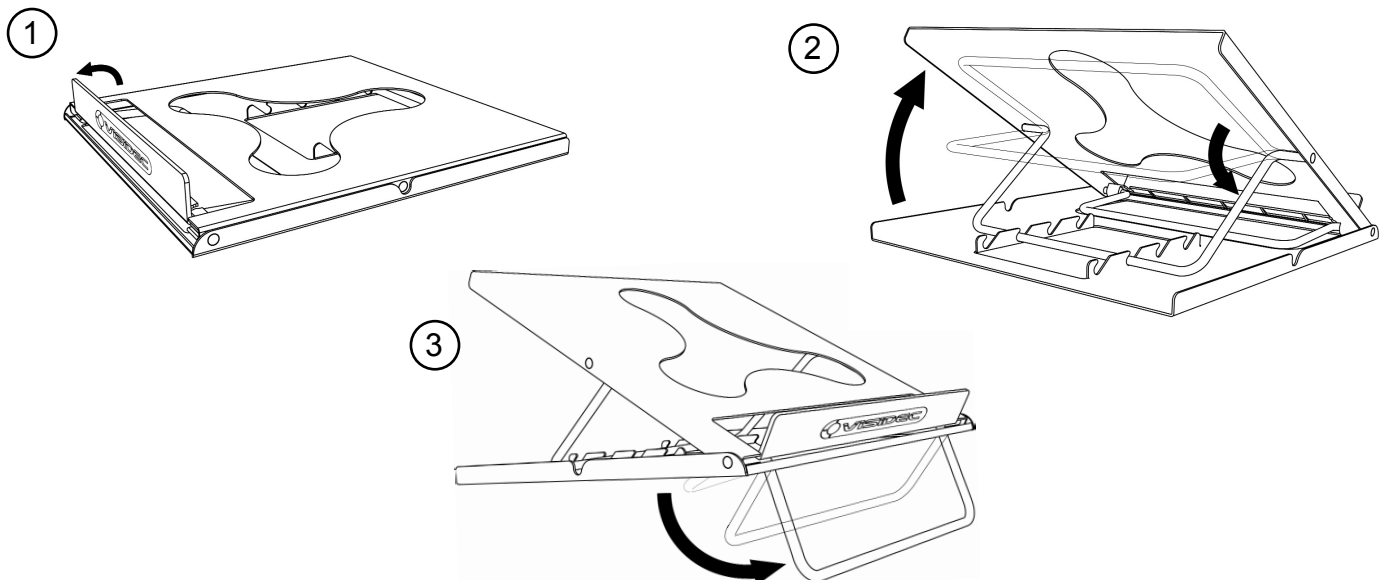

NOTEBOOK TRAVELLER 14T

Technical Specifications / Installation Instructions

A Dimensions

IMPORTANT:
Visidec Notebook Traveller 14T supports a maximum weight of 3kgs (6.6lbs)

NOTE:
Visidec Notebook Traveller 14T has been designed to be used with an external keyboard or other peripheral devices

B Height Adjustment Range

C Setup Procedure

D Ergonomic Guidelines

Ergonomists recommend that the optimal position of your screen should be slightly below eye level. When looking at the screen's centre the user should have a downward visual angle of approximately 10-20 degrees.

For visual comfort while using your notebook computer, a viewing distance between 500mm (20") to 750mm (29½") is recommended.

Note: Use of this product should only be done in conjunction with an external keyboard and mouse!