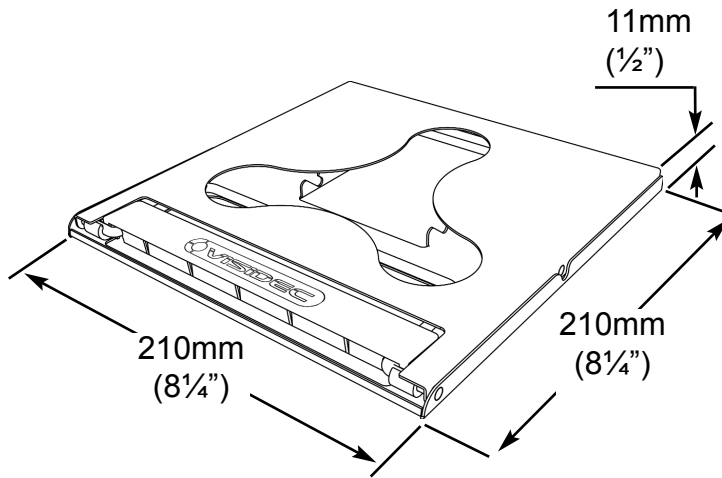

NOTEBOOK TRAVELLER 14T

Technical Specifications / Installation Instructions

A Dimensions

IMPORTANT:
Visidec Notebook Traveller 14T supports a maximum weight of 3kgs (6.6lbs)

NOTE:
Visidec Notebook Traveller 14T has been designed to be used with an external keyboard or other peripheral devices

B Height Adjustment Range

C Setup Procedure

D Ergonomic Guidelines

Ergonomists recommend that the optimal position of your screen should be slightly below eye level. When looking at the screen's centre the user should have a downward visual angle of approximately 10-20 degrees.

For visual comfort while using your notebook computer, a viewing distance between 500mm (20") to 750mm (29½") is recommended.

Note: Use of this product should only be done in conjunction with an external keyboard and mouse!