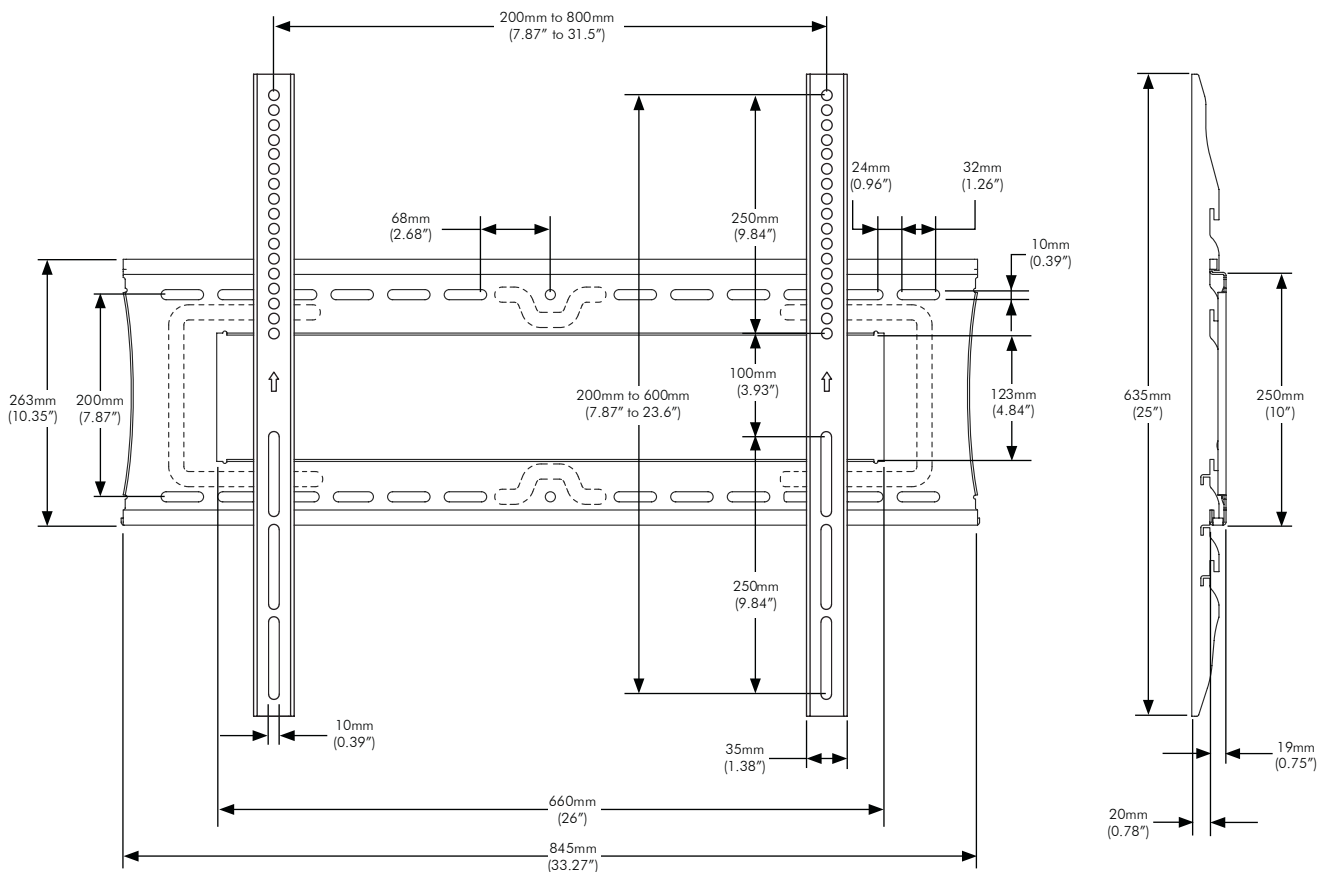

Mounting hole pattern:
From 200mm to 800mm wide
From 200mm to 600mm high

Maximum weight carrying capacity:
150kg (330lbs)

Product key features:

- Durable steel construction supports displays up to 150kg (330lbs)
- Large universal VESA mounting pattern compatible with screens up to 100"
- Can be mounted to either Masonry or Tiber Stud Walls
- Offers post installation horizontal and height adjustments
- Distance from wall: 39mm (1.53")
- All mounting hardware included
- 10 years warranty

Pre- and post-installation TV horizontal adjustments

Incorporates a lockable security bar (requires a small padlock)

Product information

Product Code	Load capacity	Material	Colour
TH-40100-UF	150kg (330lbs)	Steel	Black

Package information, single unit

Size	Ship weight	UPC code	Contents
88.5cm x 27.7cm x 4.8cm (37.75" x 10.75" x 2")	5.92kg (13.8lbs)	881493008830	All hardware required for installation supplied

Package information, master pack

Size	Ship weight	UPC code	Units per master pack
90cm x 29cm x 21cm (35" x 11.25" x 8.5")	24.6kg (55.4lbs)	881493008847	4

Technical drawings

Dimensions

Atdec mounts are designed, developed and tested in Australia. While all efforts have been made to ensure the information in this brochure was correct as of the date of printing, we reserve the right to change specifications without notice. Please refer to the website for our full range along with the latest details on specifications, compatibility and dealer location. Atdec and Telehook are registered trademarks with all rights reserved. Copyright February 2014.