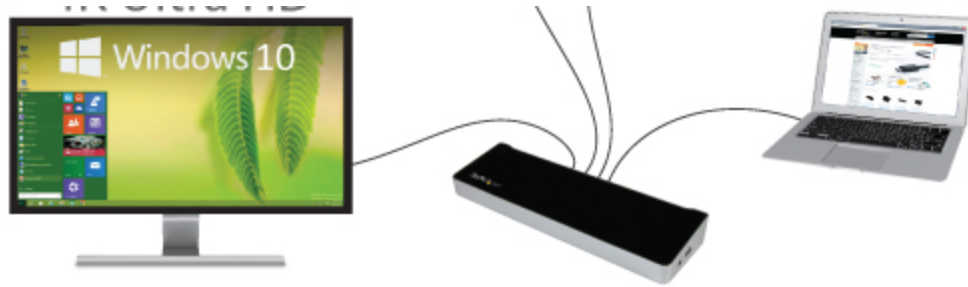

When coupled with your laptop display, the docking station makes it easy to create a high-performance, high-resolution workstation with four displays in total, including one 4K DisplayPort™ display.

With its expanded display presence, this specialty docking station is ideal for a wide range of applications. It offers a fast and easy way to maximize your laptop's workable screen space, which is perfect for graphic and web designers, animators, financial analysts and more.

at once and avoid the nuisance of minimizing or rearranging windows. Plus it delivers 4K cinema resolution to the first DisplayPort monitor.

This versatile docking station boosts your workflow with minimal impact on your budget, and it connects to your laptop or Windows based tablet through just one USB 3.0 (also known as USB 3.1 Gen 1 - 5Gbps) cable.

The full-featured dock delivers crystal-clear image quality without sacrificing the total number of external monitor connections, which is ideal for highly detailed and graphically intense applications.

Plenty of ports gives you everything you need

This triple-video docking station lets you connect up to 12 peripherals, to transform your laptop into a powerful, full-sized workstation.

The dock also makes it easy to quickly charge your mobile devices, using the always-on fast-charge port. Plus, with five USB 3.0 ports, a headset jack, separate 3.5mm audio and microphone ports, as well as an RJ45 Gigabit Ethernet port, you have all the connections you need with no complications or extra costs.