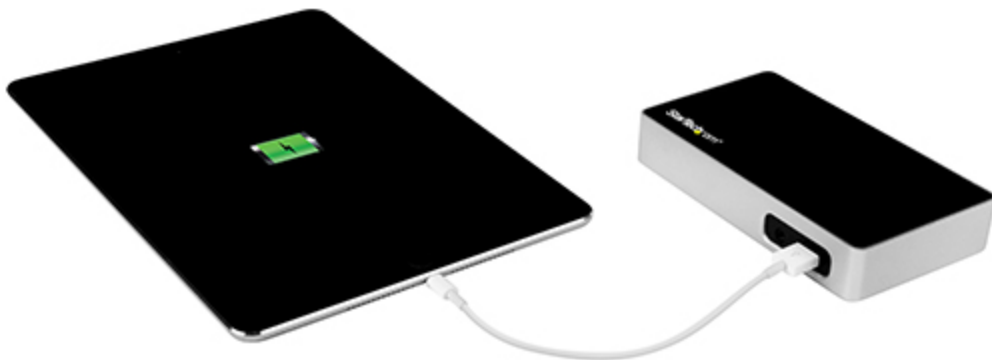

The USB3VDCKD is backed by a StarTech.com 2-year warranty and free lifetime technical support.