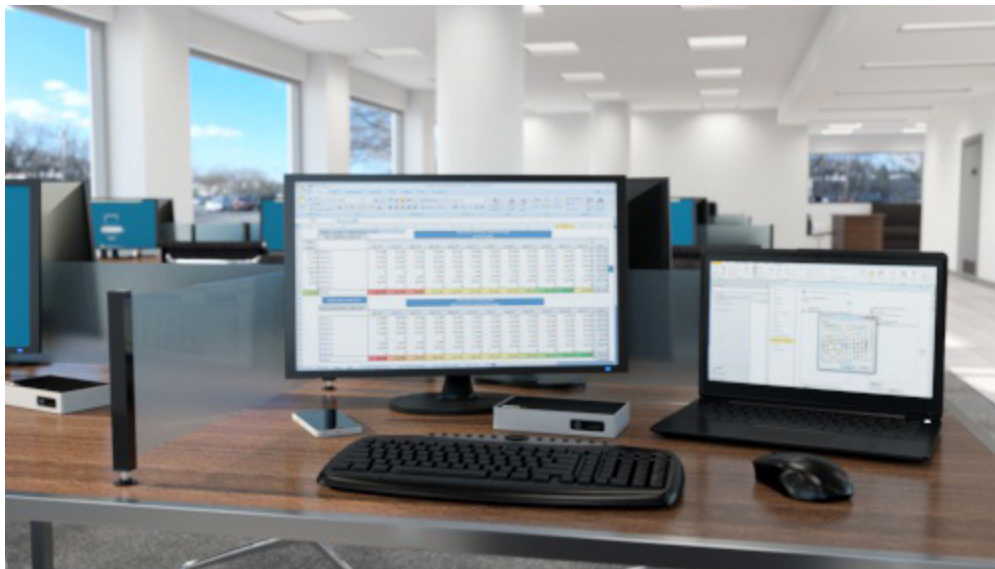

If you don't need all the connections and features of a traditional laptop docking station, you can use this dock to add the most essential connections (such as an extra display) to your laptop.

Now you or your colleagues can be more productive and create an efficient and comfortable workspace, even in an area with minimal desk space.

Essential connections that are ideal for simple workstations

This laptop dock features basic device connections that are integrated into a small foot-print housing. Now you

can create a permanent or hoteling (hot desking) workstation in a location with limited space. The dock offers an efficient solution for adding an extra display, a Gigabit network connection, and multiple USB devices without having to connect several individual adapters. And, with hotel desks or hot desks, laptop users aren't tied to one specific workstation, so they can come and go easily.

It's a cost-effective docking station that still provides all the fundamental ports of a full-size workstation, such as DVI output, and when paired with your laptop display, you can easily set up dual monitors.

By maximizing your available space, the compact dock can help eliminate the added cost and hassle of purchasing more offices, cubicles, or desks.

With fewer ports integrated into a small foot-print housing, the dock is a perfect fit for short-term work areas (hot desks). It's ideal for mass deployment in business, classroom, computer lab, and government settings. Plus, it integrates nicely into home-office or office hoteling workspaces that have limited space.