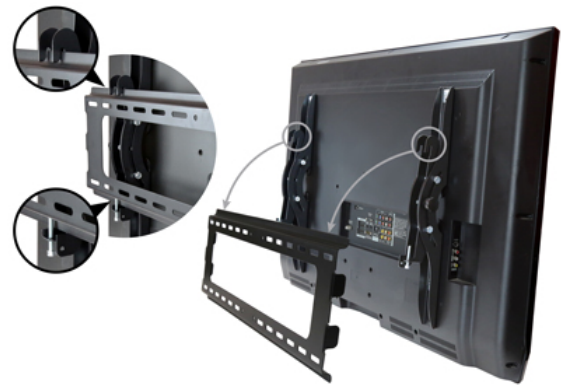

Flat-Screen TV Wall Mount - For 32in to 70in LCD, LED or Plasma TV

Product ID: FLATPNLWALL

Maximize space while creating an impressive display with this heavy-duty wall mount for large flat-screen TVs or monitors. The flat-panel wall mount securely supports a VESA Mount compliant TV from 32" to 70", with easy-to-use tilt adjustment for comfortable viewing.

Ideal for the boardroom, or digital signage

Mount your flat-screen TV in a location that's convenient for visitors, clients and employees, while saving valuable space. The wall mount is ideal for boardrooms, lobbies or other venues providing an impressive and secure way to display a large flat-panel TV or create digital signage. The robust wall mount supports a large 32" to 70" flat-screen TV weighing up to 165 lb. (75 kg).

Tilt your display to the ideal viewing angle

The TV wall mount lets you angle your TV display toward your audience. With the tilt feature, you can mount your TV lower or higher than eye level and still view it comfortably. The tilt-adjusting knobs make it easy to adjust your TV to the ideal viewing angle.

Easy and secure setup

The hook-and-mount design of the TV wall mount makes setup fast and easy. You simply attach the vertical brackets, with built-in hooks, to the back of your TV. Once the brackets are attached, you then hang your TV securely onto the wall mount. Cable management helps to keep cables out of view.