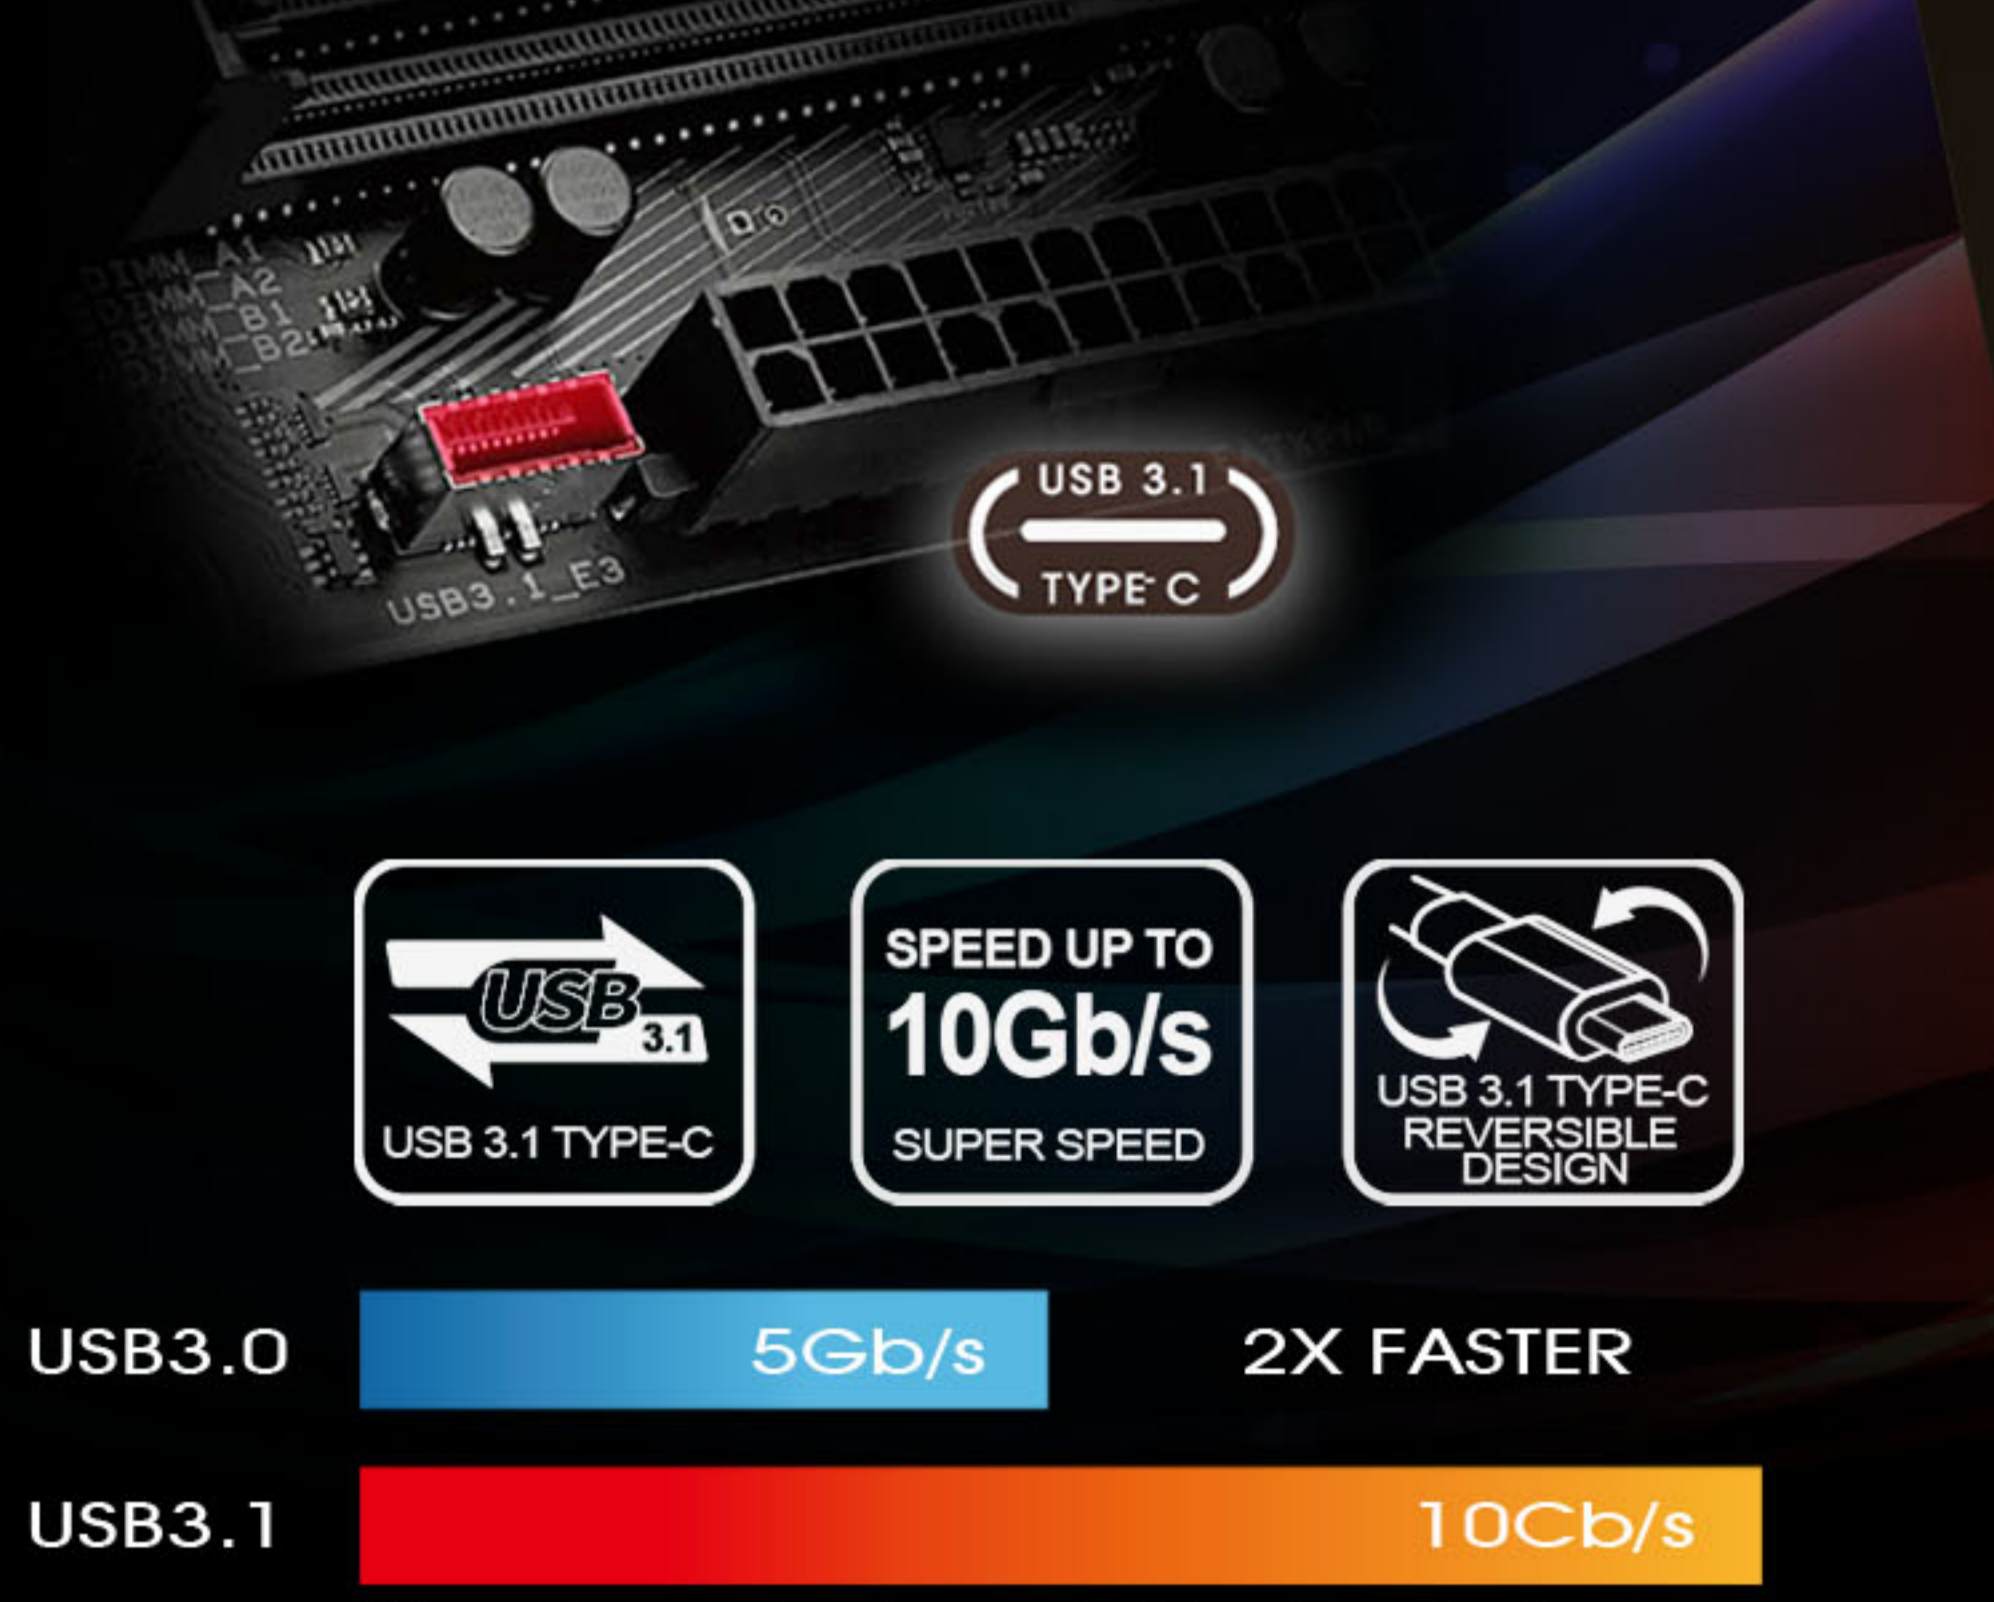

101C

Mid Tower

Brilliant Exterior,
Progressive Interior

Latest USB 3.1 Gen 2 Type-C

The 101C carries the latest cutting-edge technology, which supports motherboards with USB 3.1 Gen2 Type-C. Users can enjoy the highest data transferring speeds and the convenience of the reversible Type-C port.

Radiant RGB Front Panel

The LED bezel designed with a hidden power button builds a simple and clean look for the 101C. The RGB LED presentation brings an incredible visual experience for users to create their personal colorful rig.

Versatile Cooling Options

The 101C provides high flexibility with cooling performance. Overall, it can support up to 6 fans simultaneously, which enhances cooling performance and can create a stunning gaming rig!

Detail-oriented and thoughtfully designed

The 101C not only supports 2.5" and 3.5" drive bays, but also mounts with a specialized GPU holder that provides extra support for your graphics cards. Furthermore, there are two 2.5" SSD mounts cleverly positioned in the back of motherboard tray, which takes advantage of the interior space.