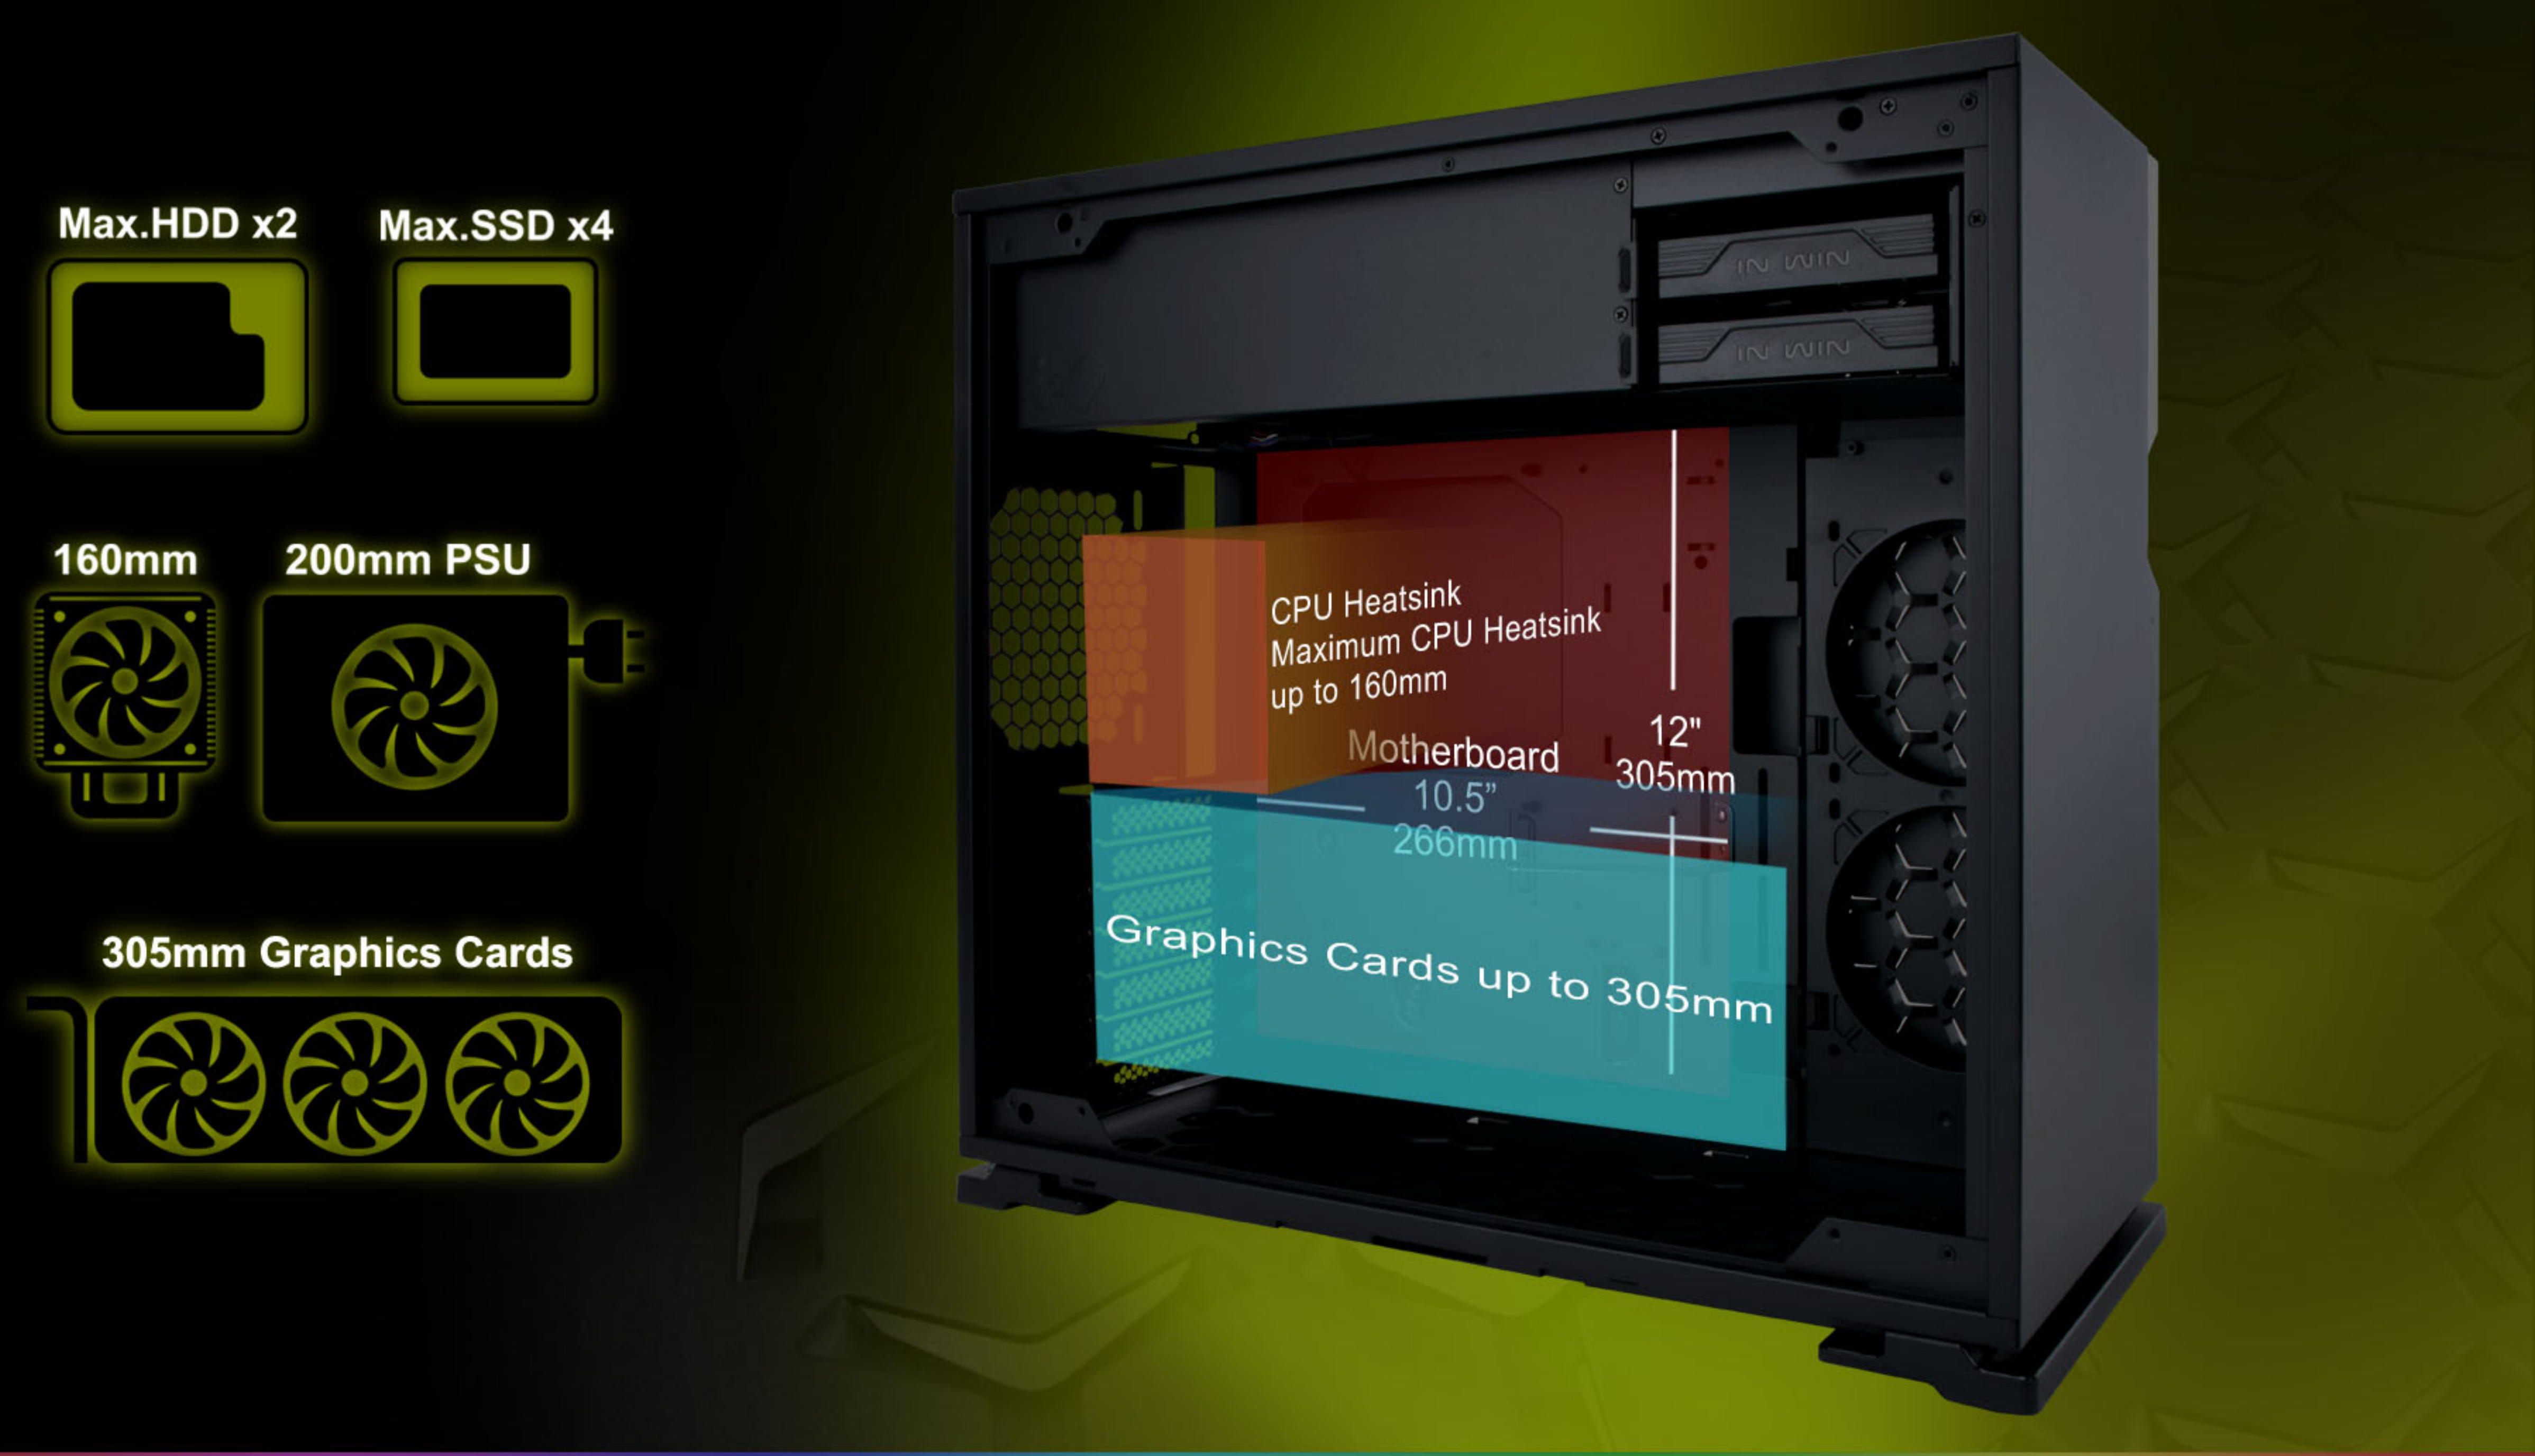

Detail-oriented and thoughtfully designed

The top PSU chamber not only makes the system cleaner without interfering with the motherboard and graphics card area. Furthermore, the embedded bottom dust filter allows users to remove the dust filter without any restrictions.

Specification

Model	101C
Colors	Black, White
Case Type	Mid Tower
Material	SECC, ABS, PC, Tempered Glass
M/B Compatibility	12" x 10.5" ATX, Micro-ATX, Mini-ITX
Expansion Slots	PCI-E x 7
Maximum Compatibility	VGA Card Length : 421mm (Maximum) VGA Card Length : 305mm (With Side Radiator) CPU Heatsink Height : 160mm
Front Ports	2 x USB 3.0 HD Audio
Internal Drive Bays	2 x 3.5" 2 x 2.5" (or 4 x 2.5")
Thermal Solution Compatibility	1 x 120mm Rear Fan / 120 mm Radiator 2 x 120mm Side Fan / 240mm Radiator 3 x 120mm Bottom Fan / 360mm Radiator
Power Supply Compatibility	PSII : ATX12V - Length up to 200mm
Product Dimension (H x W x D)	445 x 220 x 480 mm (17.5" x 8.7" x 18.9")
Package Dimension (H x W x D)	532 x 282 x 506mm (20.9" x 11.1" x 19.9")
Net Weight	7.45kg
Gross Weight	8.66kg