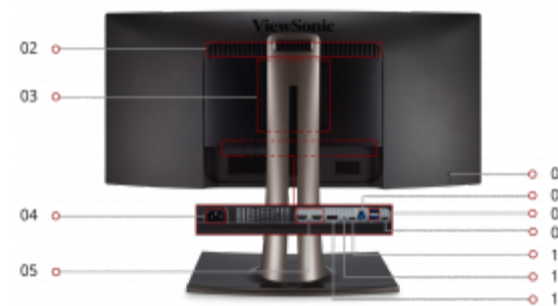

10. USB 3.1 Type C (Video, Audio, Data, 60W charging)
11. Audio Out
12. DisplayPort In

34"
DISPLAY

MVA
PANEL

3440 x 1440
RESOLUTION

Contact Sales

- call: 888.881.8781
- email: salesinfo@viewsonic.com
- visit: viewsonic.com