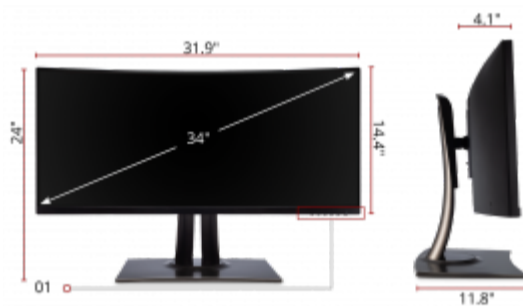

*Percentages are calculated by using the specifications as provided by the panel makers, and have been rounded to the nearest integer. Actual values may vary by 1% depending on the color mode used.

1. Menu Controls
2. Internal Speakers
3. VESA Compatible Wall Mount 100 x 100 mm
4. AC In
5. HDMI 2.0 (x2)

6. Kensington® Lock Slot
7. USB 3.1 Type B
8. USB 3.1 Type A (x2)
9. USB 3.1 Type C Down (15W charging)