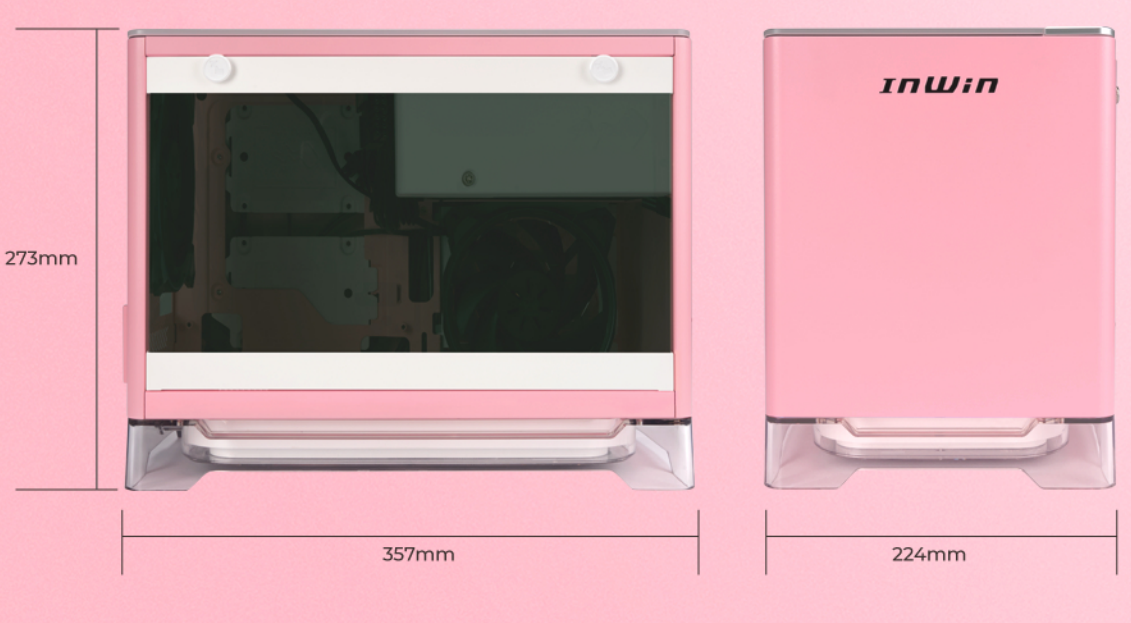

A1 PLUS PINK