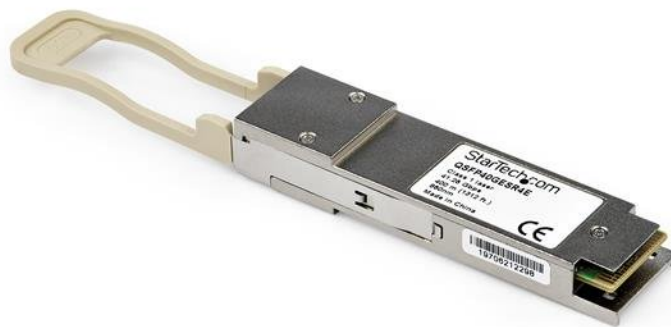

# Cisco QSFP-40G-SR4-S Compatible QSFP+ Transceiver Module - 40GBase-SR4

Product ID: QSFP-40G-SR4-S-ST

The QSFP-40G-SR4-S-ST is a Cisco QSFP-40G-SR4-S compatible fiber transceiver module that has been designed, programmed and tested to work with Cisco brand switches and routers. It delivers dependable 40 GbE connectivity over fiber cable, for 40GBase-SR4 compliant networks, with a maximum distance of up to 100 m (328 ft).

## Technical Specifications:

- **Wavelength:** 850nm
- **Maximum Data Transfer Rate:** 40 Gbps
- **Type:** Multi Mode Fiber
- **Connection Type:** MPO Connector
- **Maximum Transfer Distance:** 100 m (328 ft)
- **MTBF:** 244,610,583 hours
- **Power Consumption:** Low power consumption
- **Digital Diagnostics Monitoring (DDM):** Yes

This QSFP+ fiber module is hot-swappable, making upgrades and replacements seamless by minimizing network disruptions.