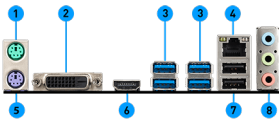

CONNECTIONS

1. Mouse	5. Keyboard
2. DVI-D Port	6. HDMI Port
3. USB 3.2 Gen1	7. USB 2.0 Ports
4. LAN Port	8. HD Audio Connectors